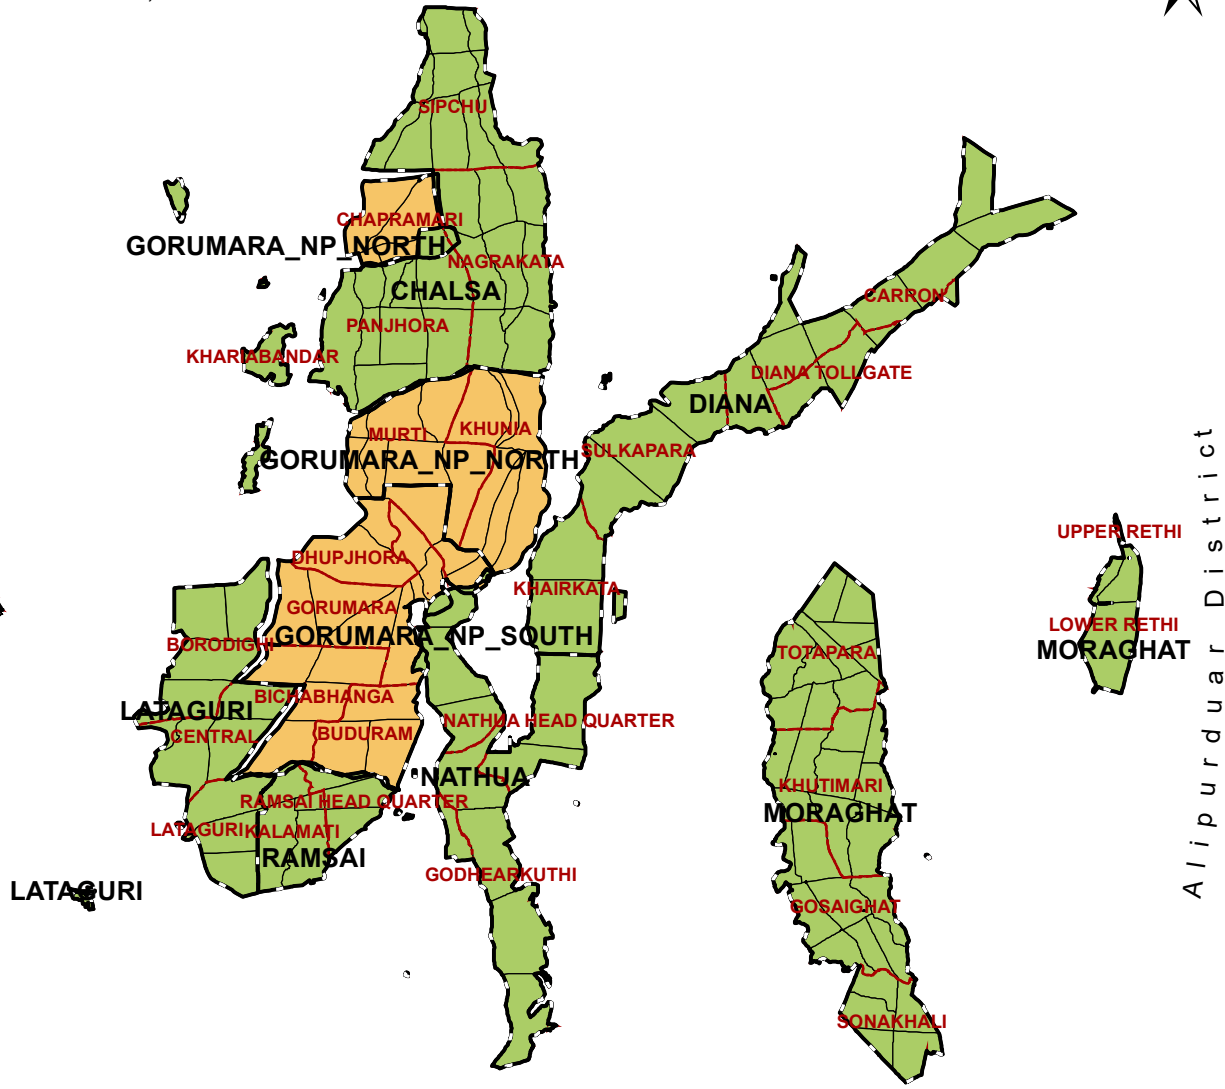

MAP OF BAIKUNTHAPUR, JALPAIGURI & WILDLIFE II DIVISION

R.F.=1:260,000

B H U T A N

Legend

-  RANGE BOUNDARY
-  BEAT BOUNDARY
-  JALPAIGURI DIVISION
-  WILDLIFE II DIVISION
-  BAIKUNTHAPUR DIVISION

Darjeeling District

Alipurduar District