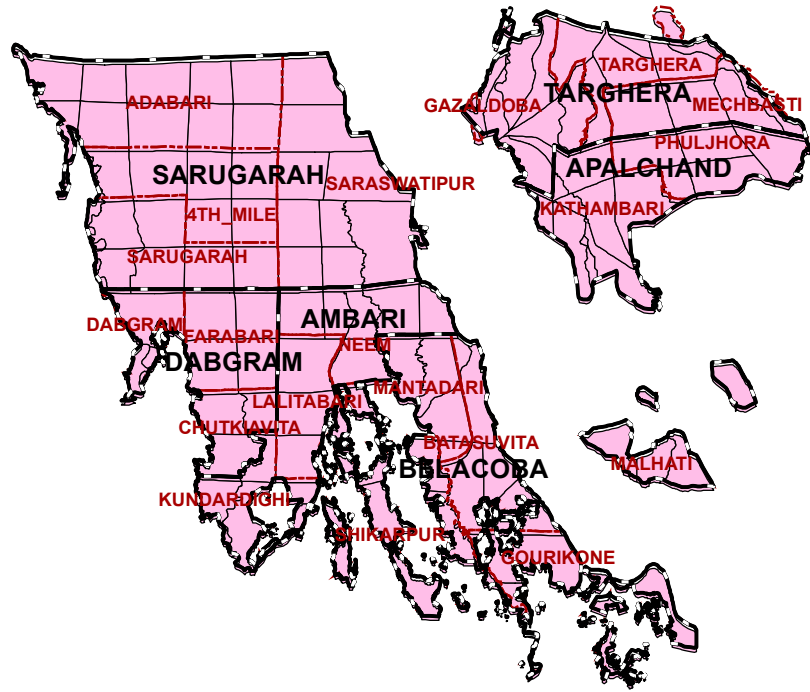

MAP OF BAIKUNTHAPUR, JALPAIGURI & WILDLIFE II DIVISION

R.F.=1:260,000

B H U T A N

Legend

-  RANGE BOUNDARY
-  BEAT BOUNDARY
-  JALPAIGURI DIVISION
-  WILDLIFE II DIVISION
-  BAIKUNTHAPUR DIVISION

Darjeeling District

Alipurduar District